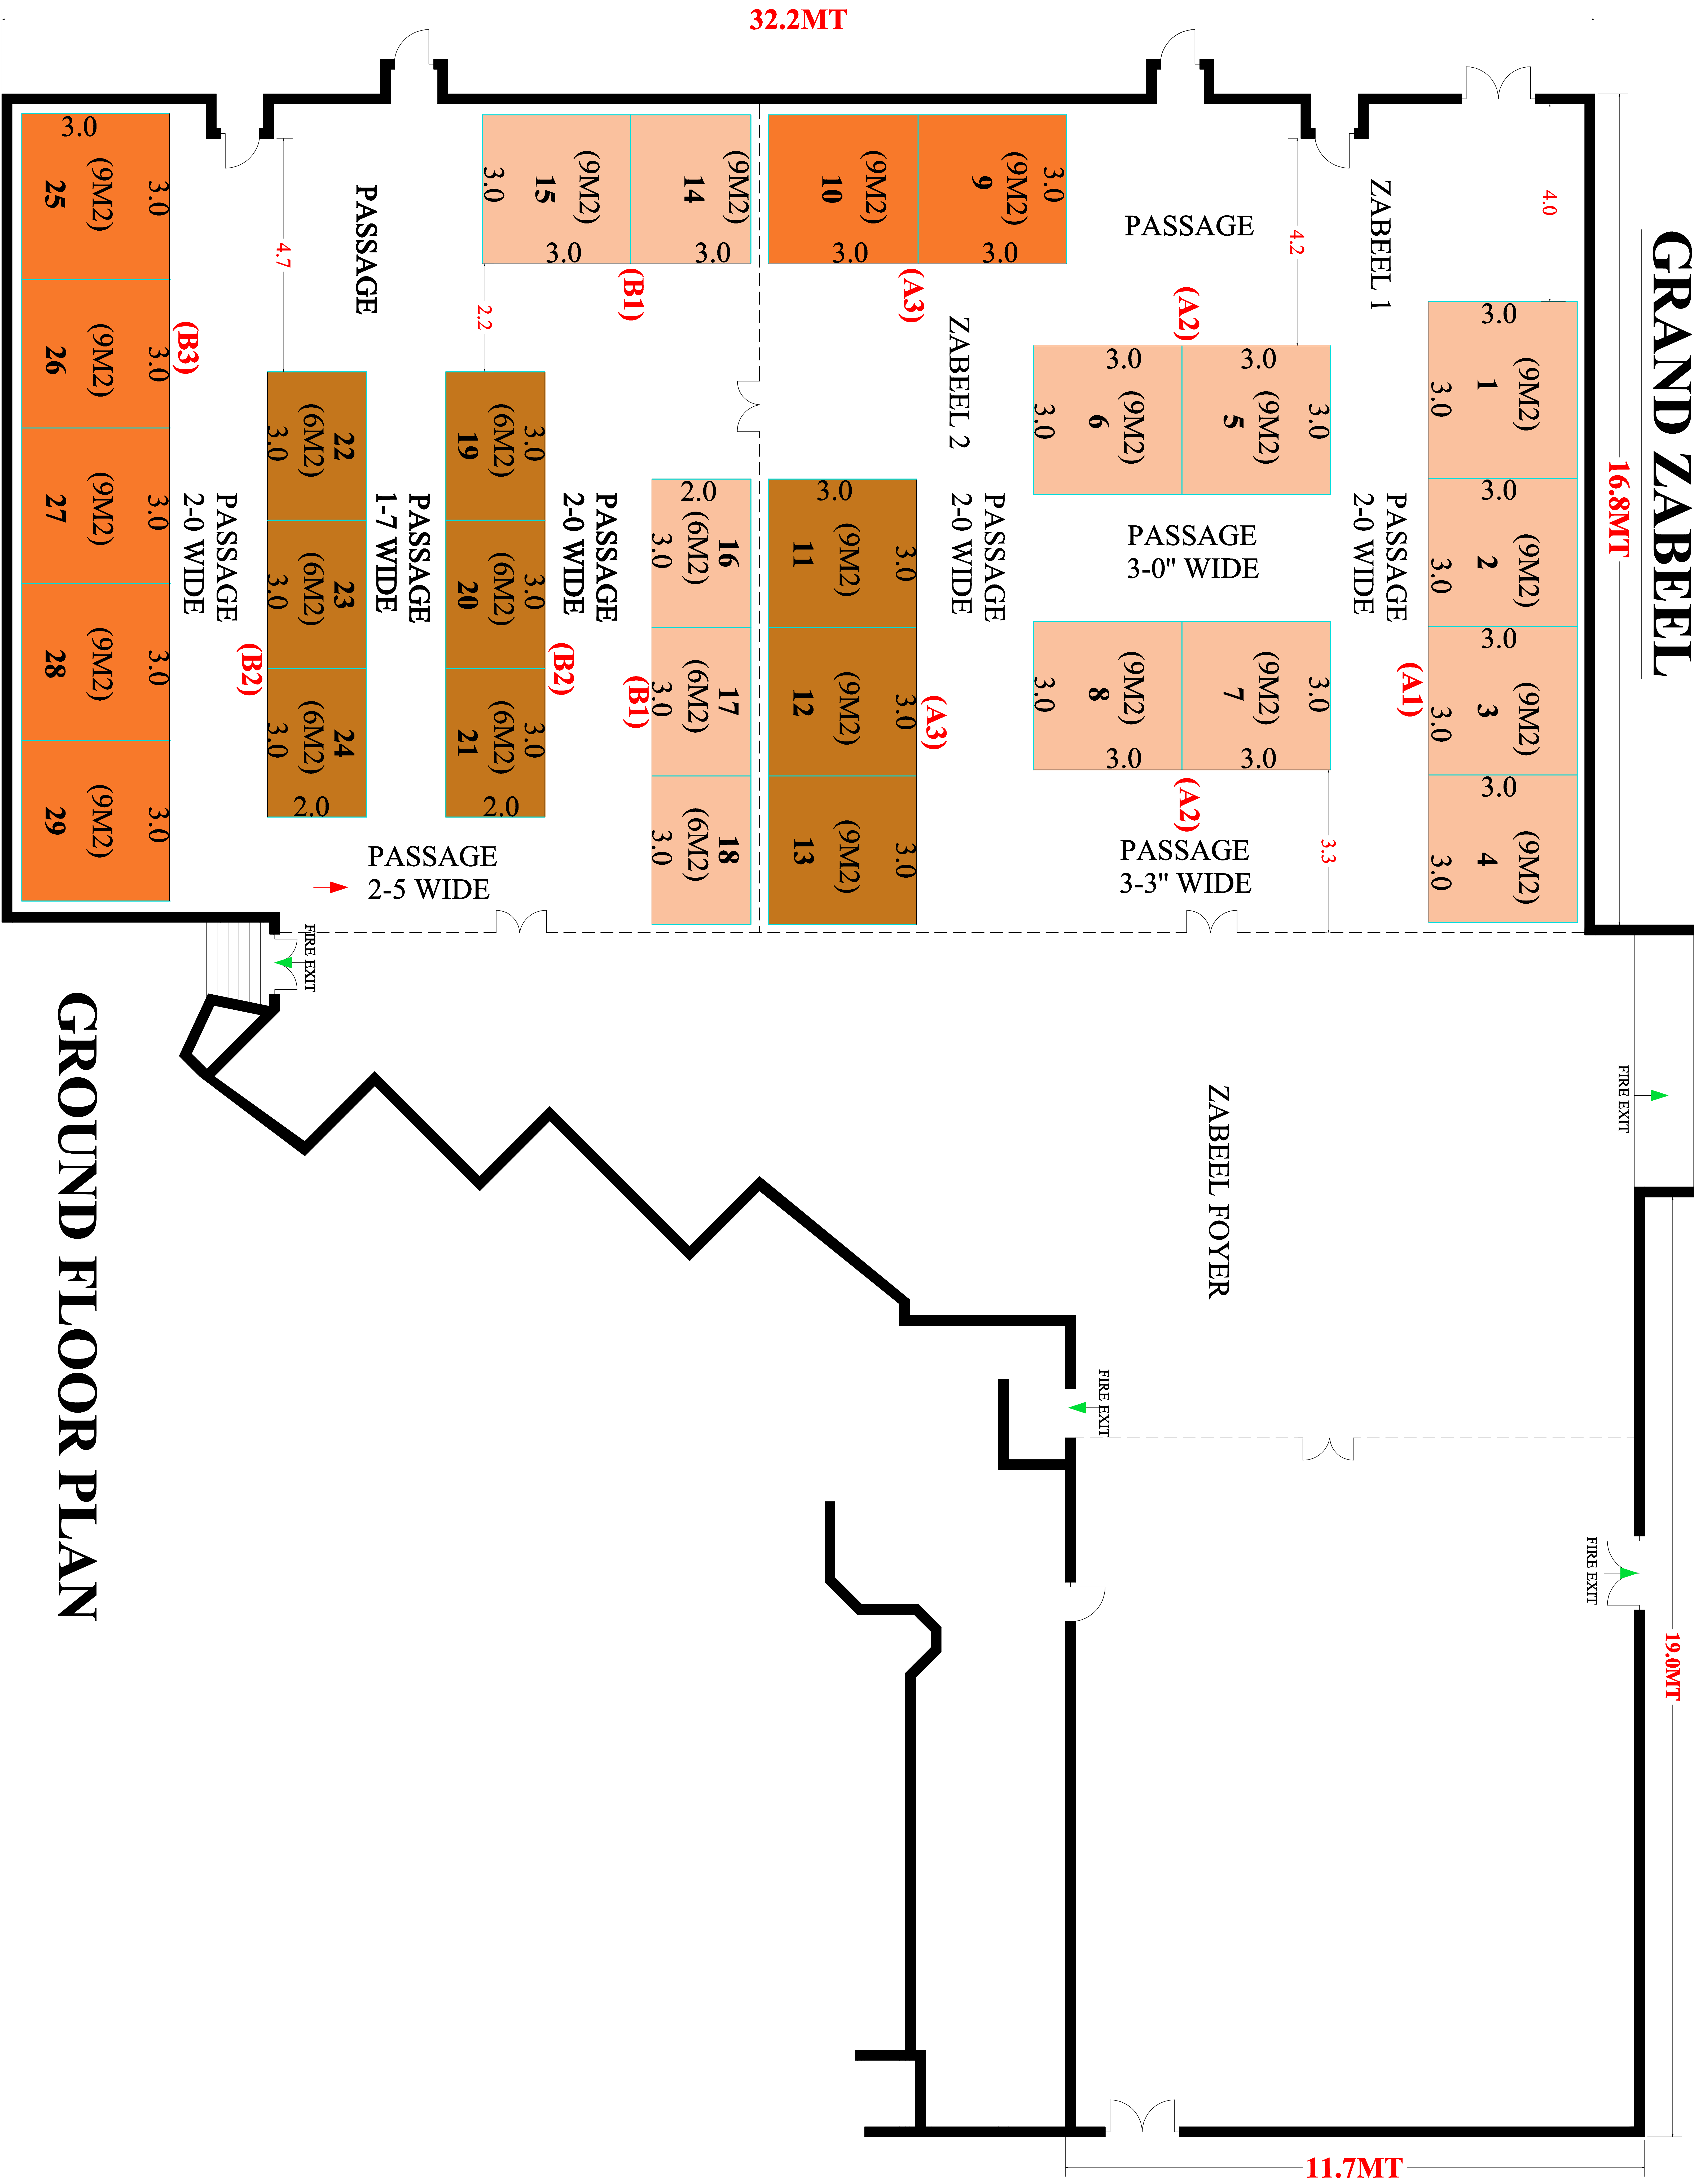

GRAND ZABEEL

GROUND FLOOR PLAN