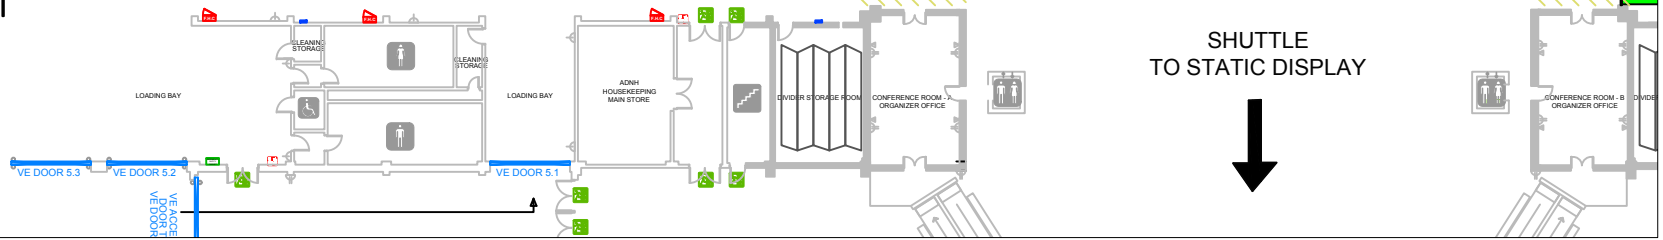

ADVANCED AIR MOBILITY

CONFERENCE AREA

Height Restriction 4.250 m

Height Restriction 4.250 m