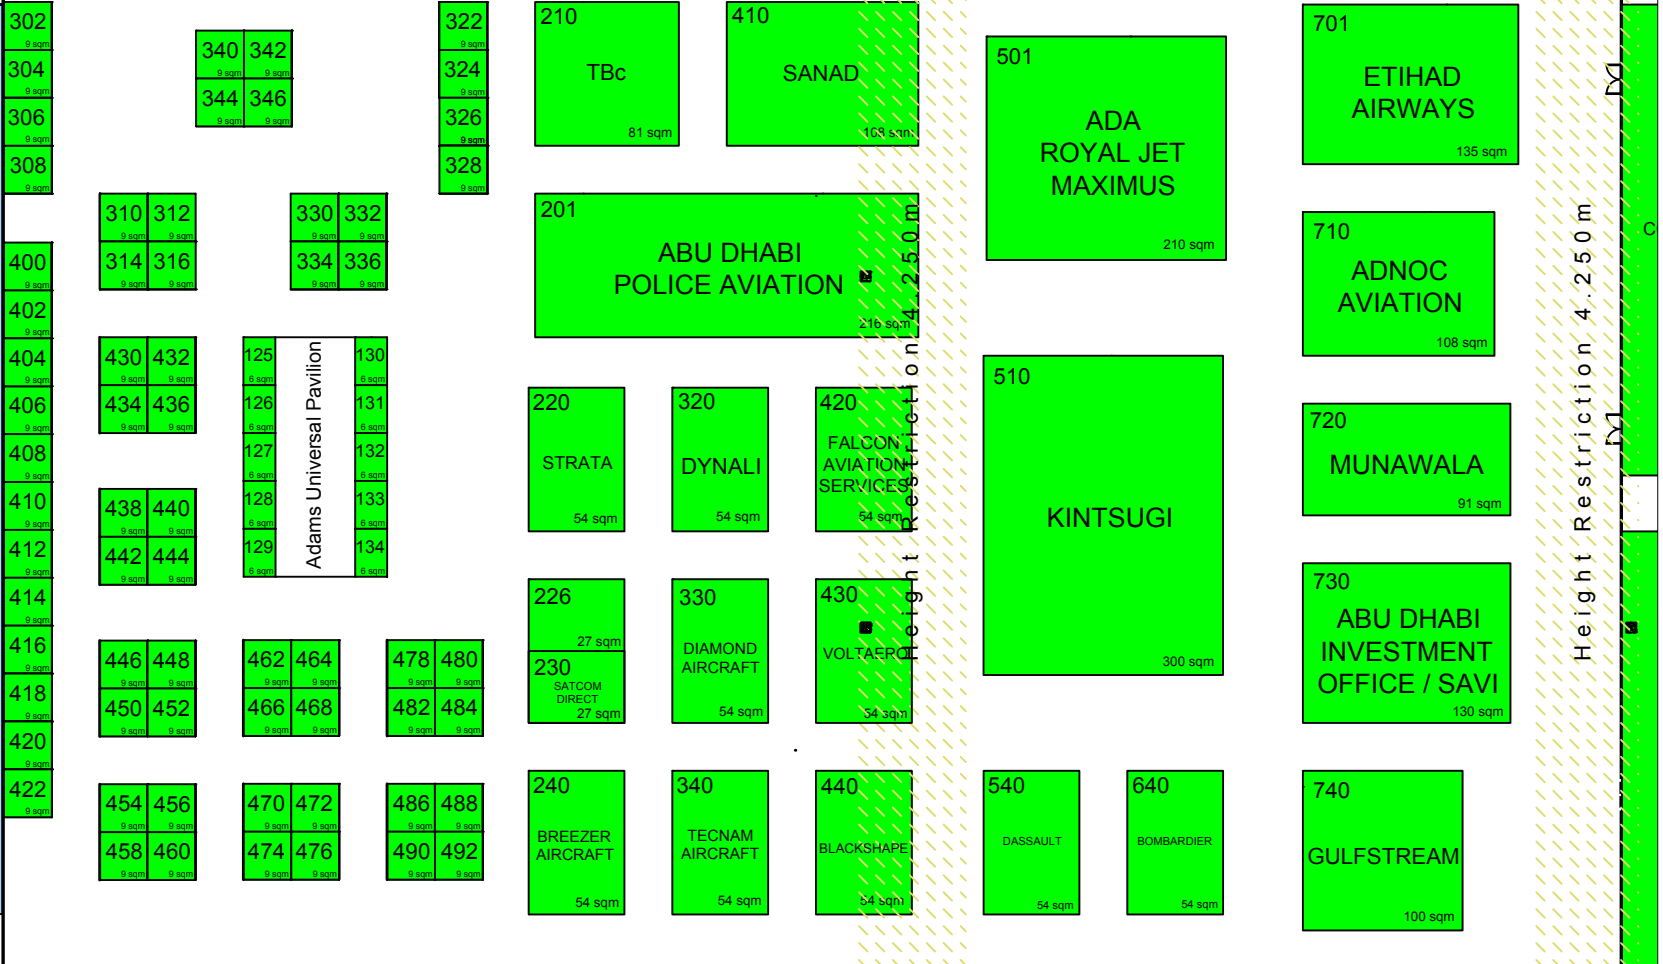

ADVANCED AIR MOBILITY

CONFERENCE AREA

Height Restriction 4.250 m

Height Restriction 4.250 m